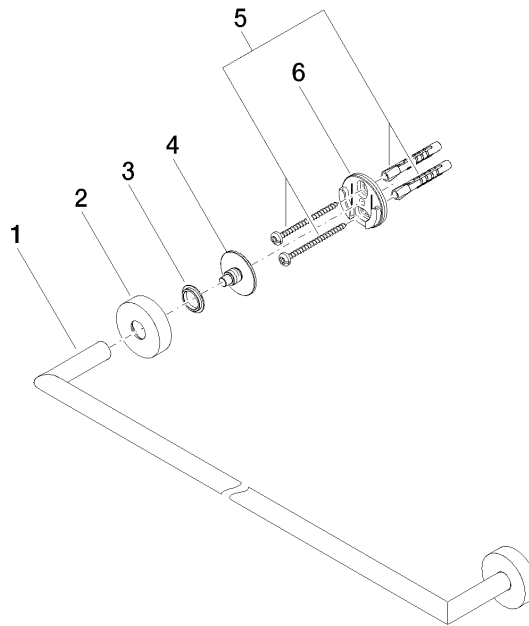

Towel bar - Chrome

ENO

83 060 979

- gauge 600 mm
- width 640mm
- height 40 mm
- rosette Ø 40 mm
- 65mm projection

Fits ELIO, ENO, MEM, META SQUARE, SYNC and TARA ULTRA

Fits: ENO, SYNC, TARA ULTRA, META SQUARE

83 060 979

mm [inches]

83 060 979

Parts for other finishes can be found here: Brushed Platinum

Spare parts list

No.	Item Number	Name	Quantity used	Delivery time
1	05 28 22 622 00-00	holder	1	10
2	08 27 97 500-00	rosette	2	10
3	08 30 11 516 90	ring	2	2
4	08 17 97 560 90	holder	2	2
5	05 30 31 025 00 90	fixing set	2	2
6	08 17 97 501 07	holder	2	2